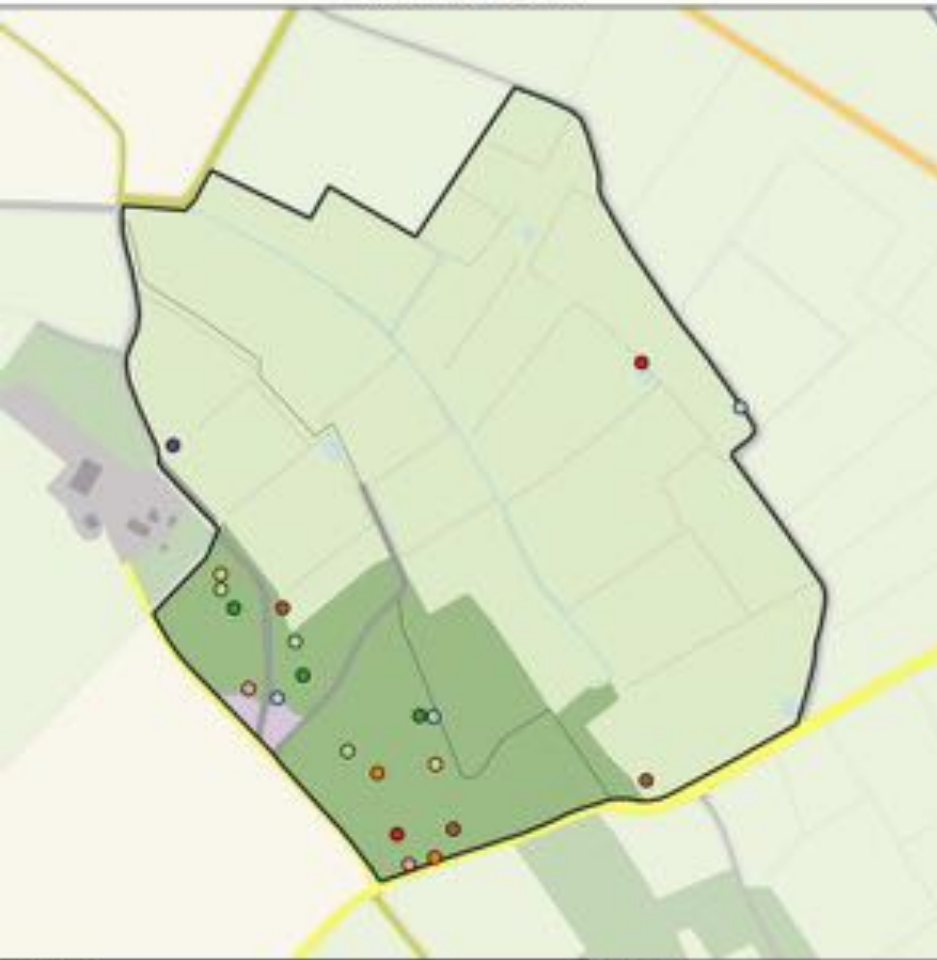

Praktijk

Cursus plot Vortumse Bergjes

Cursus plot Kraaijenbergse Plassen

Cursus plot Ullingse Bergen

Tellers actief tot nu toe

- Groeningse Bergjes
 - 3 broedvogeltellers
- Vortumse Bergjes
 - 6 broedvogeltellers
- Landgoed Limosa Maasheggen
 - 1 broedvogelteller
- Maasheggen - Sint Agatha
 - 3 broedvogeltellers

Wat levert het allemaal op dat tellen

Nachtegaal 2011-2022

Grote Bonte Specht

Grote Bonte Specht 2011-2022

Grote Bonte Specht

Legenda:

- 2012 (n=0)
- 2011 (n=3)
- ~ Teigebied

Periode:
2022,2021,2020,2019,2018,2017,2016,2
015,2014,2013,2012,2011

Teigebied:
4340 Vortumse Bergjes

Sovon

0.2 km

Soort		Observatie		Observatie		Observatie		Observatie	
adult	juv	1	2	3	4	5	6	7	8
0	0	0	0	0	0	0	0	0	0

A photograph of two people standing in a grassy field, looking towards a line of trees in the distance. The person on the left is wearing a brown jacket and a green cap, with a red backpack. The person on the right is wearing a light blue jacket. A large orange question mark is superimposed in the upper center of the image.